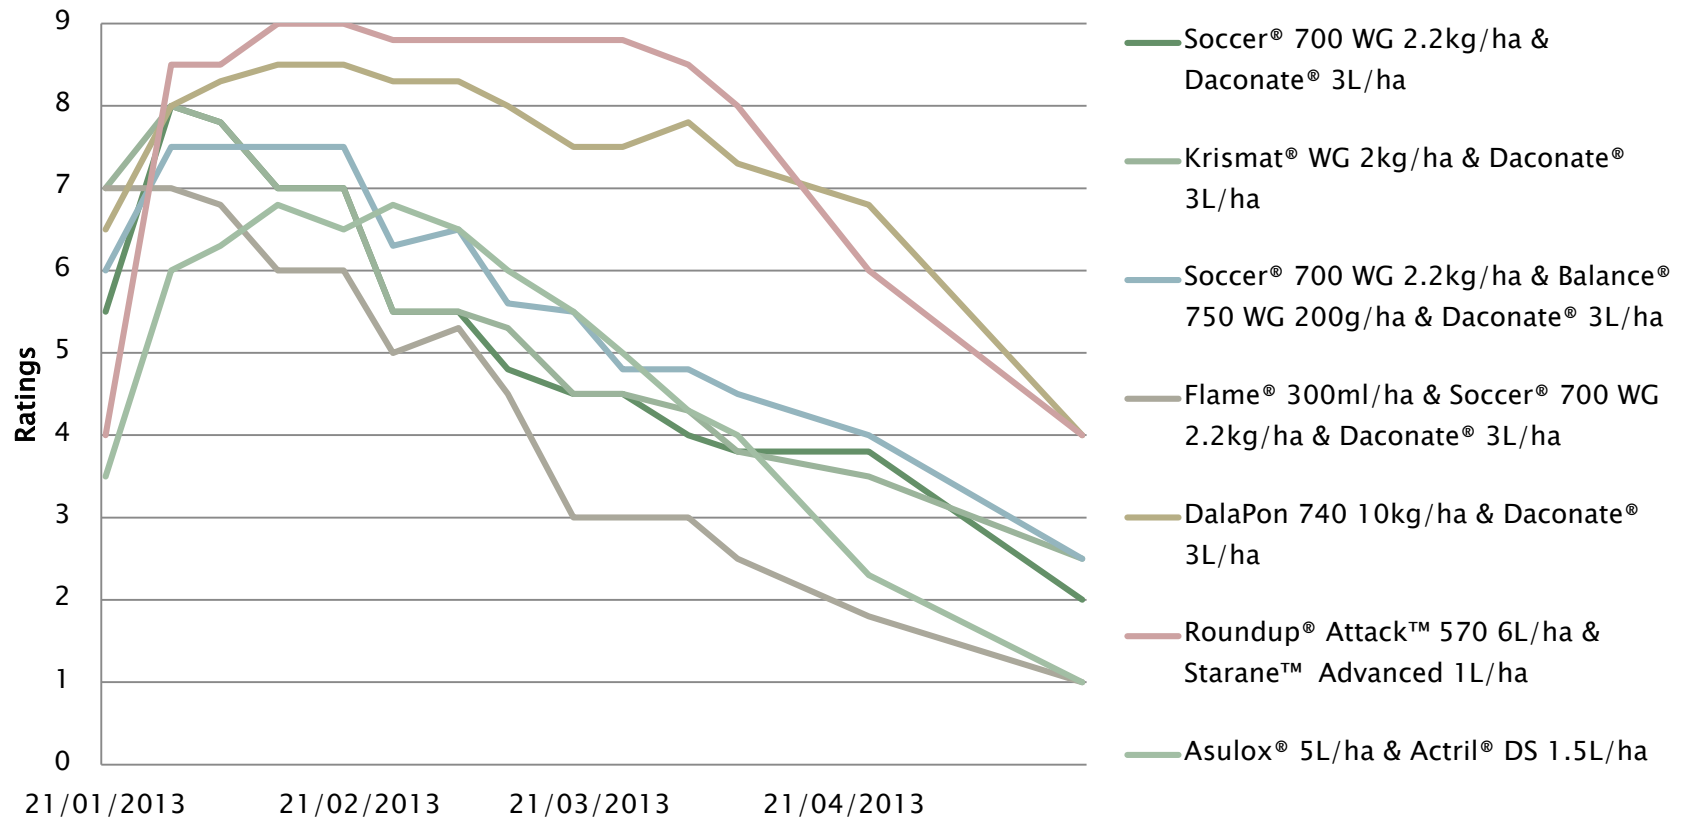

Trail 2 Results

Guazzo – Sour Grass Trial 2