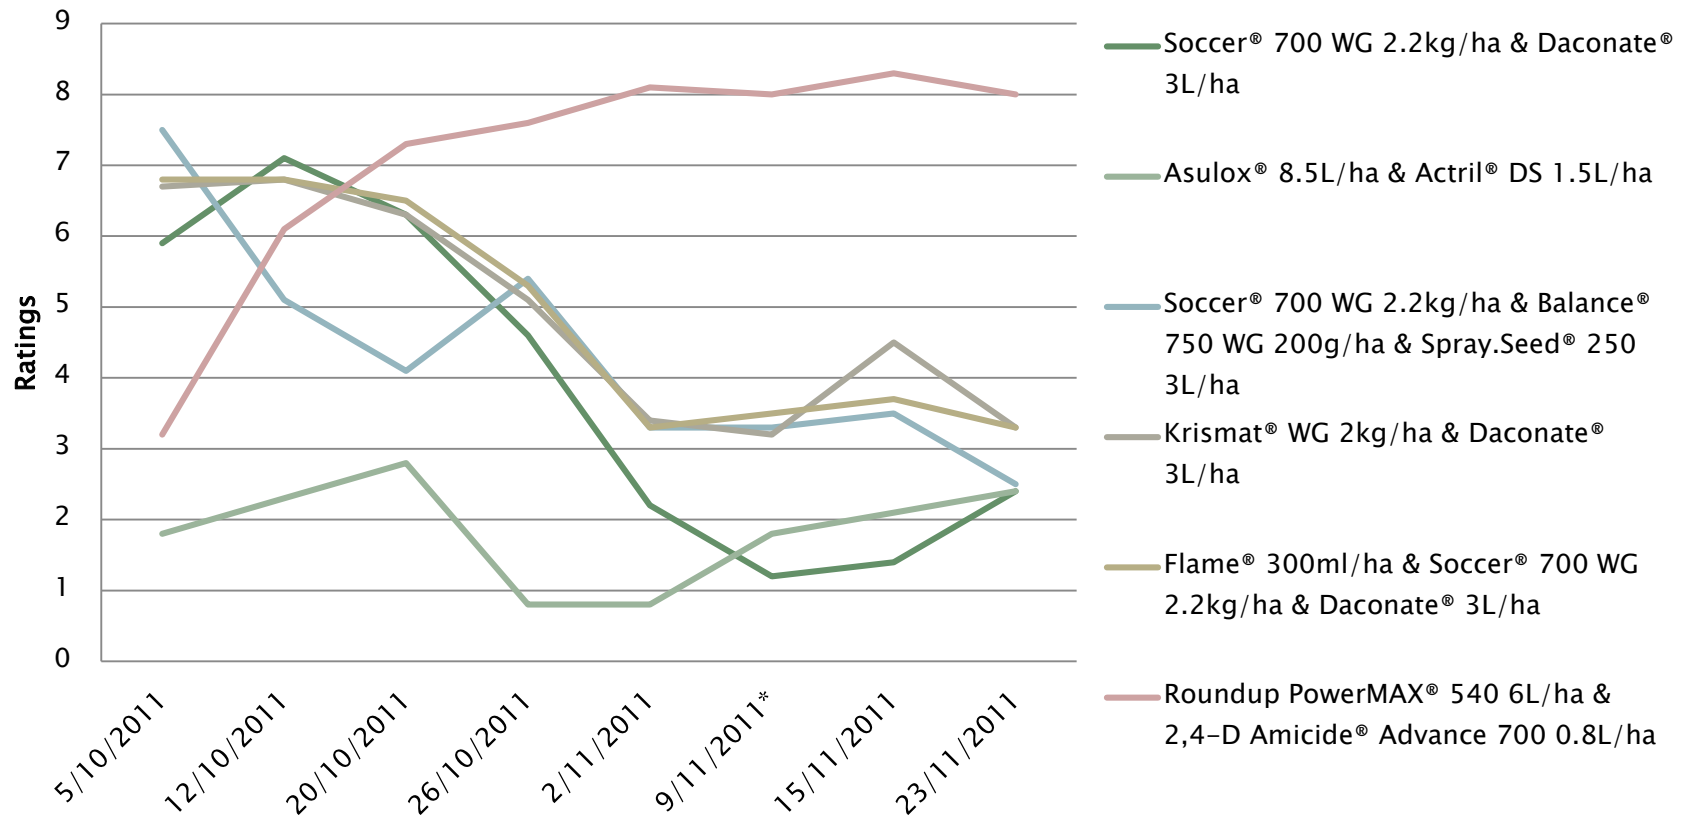

Trial 1 Results

Sour Grass Trial – 1